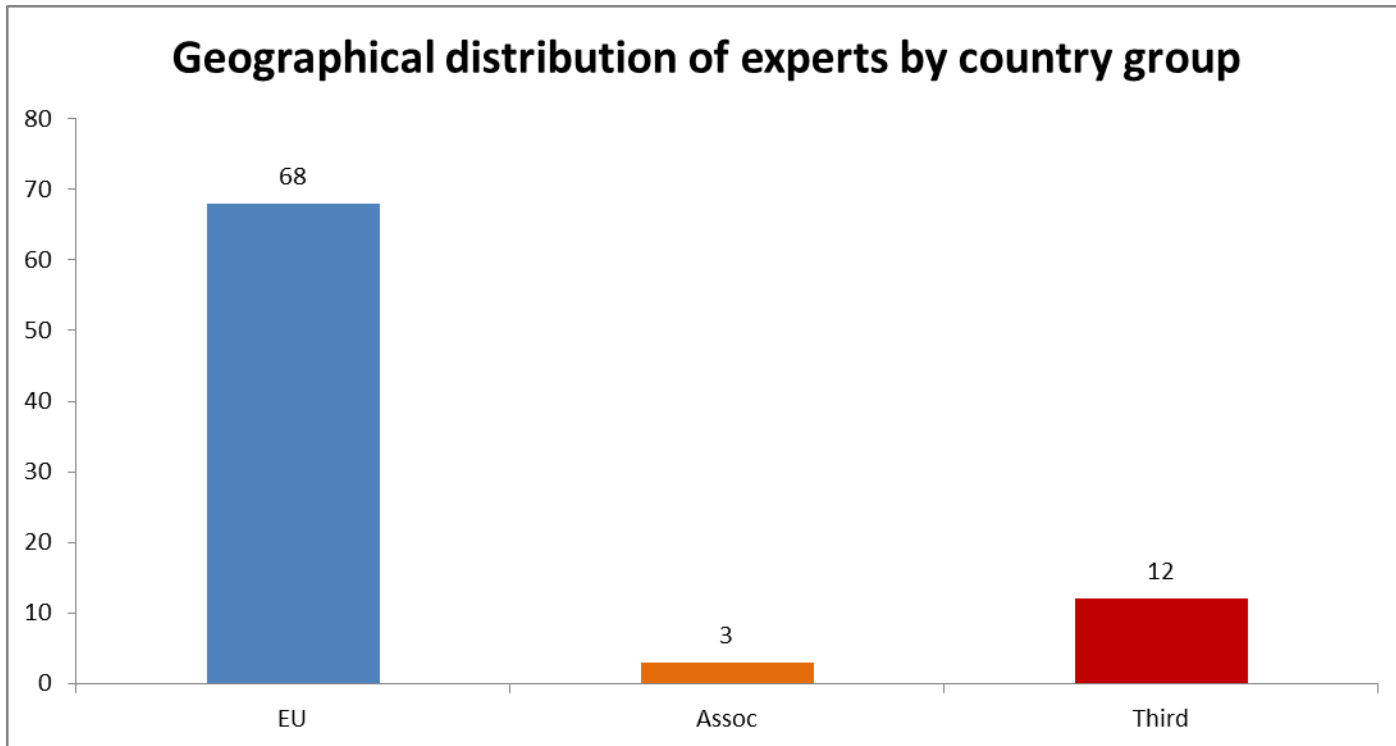

## **RTD H2020-PHC-2014 single stage**

**54 eligible proposals  
requesting € 416 million  
evaluated by 44 experts**

## **RTD H2020-HCO-2014 single stage**

**41 eligible proposals  
requesting € 113 million  
evaluated by 39 experts**

Despite the right competencies and trying to have many experts from industry also the gender balance amongst experts is advancing

## Geographical distribution of experts by EU Member State