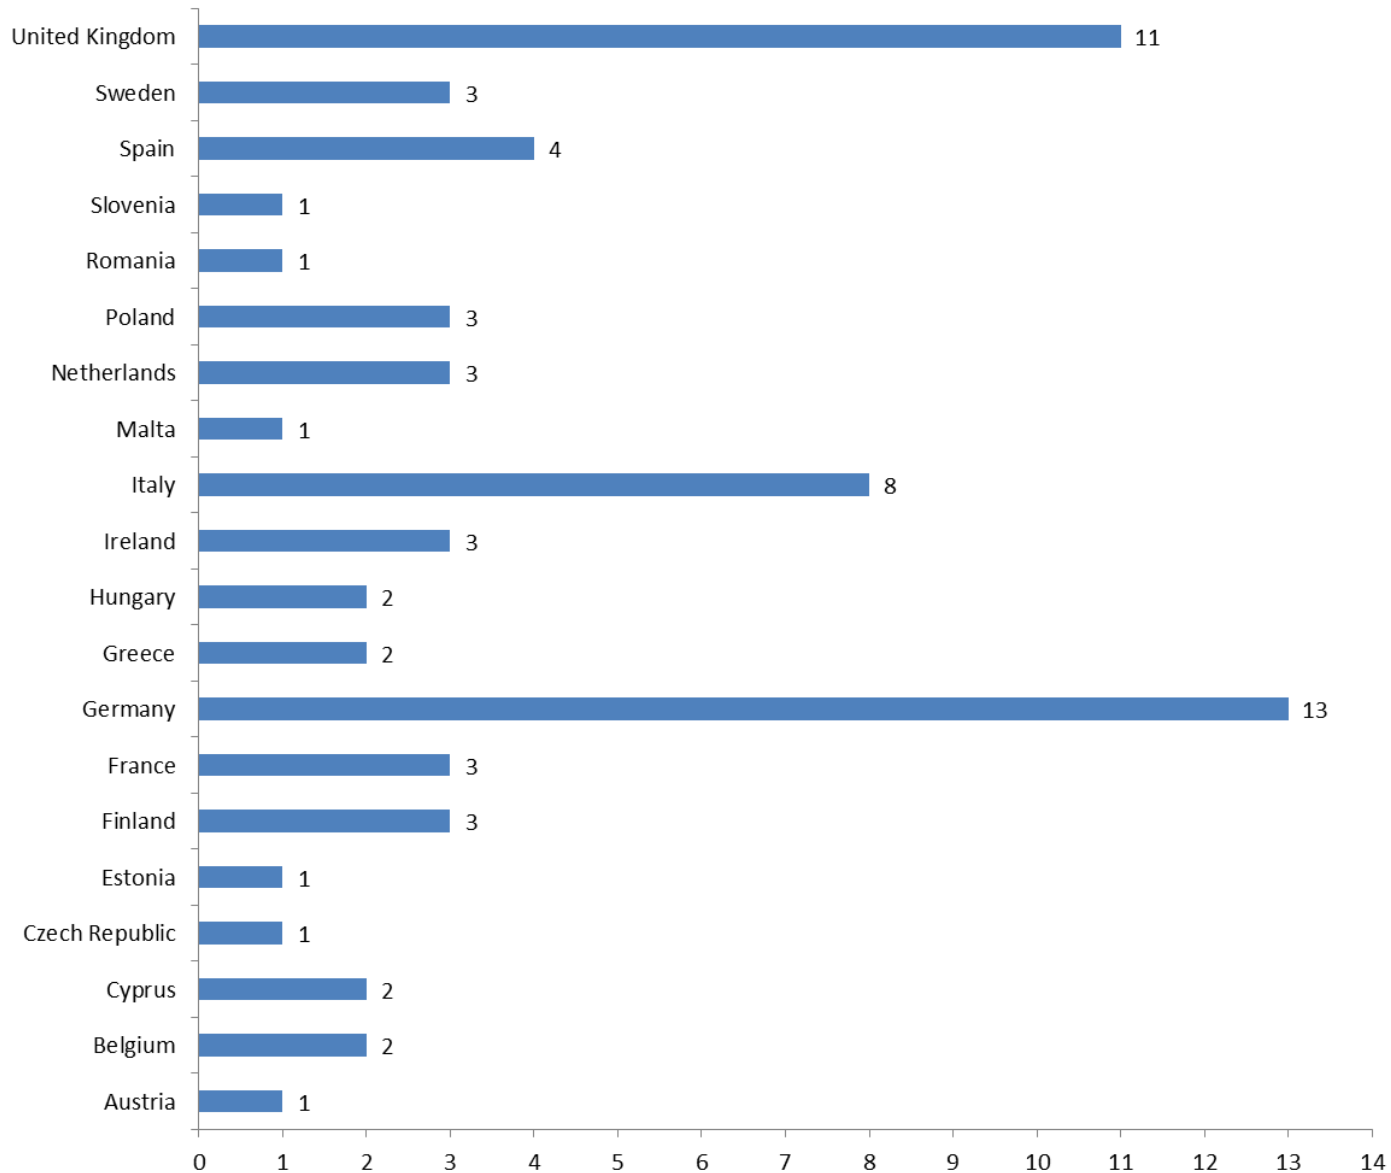

## **RTD H2020-HCO-2014 single stage**

**41 eligible proposals  
requesting € 113 million  
evaluated by 39 experts**

Despite the right competencies and trying to have many experts from industry also the gender balance amongst experts is advancing

## Geographical distribution of experts by EU Member State

## Geographical distribution of experts by Acceding State & Candidate Country

# Geographical distribution of all participants of the proposals above threshold

European  
Commission

**Thank you**