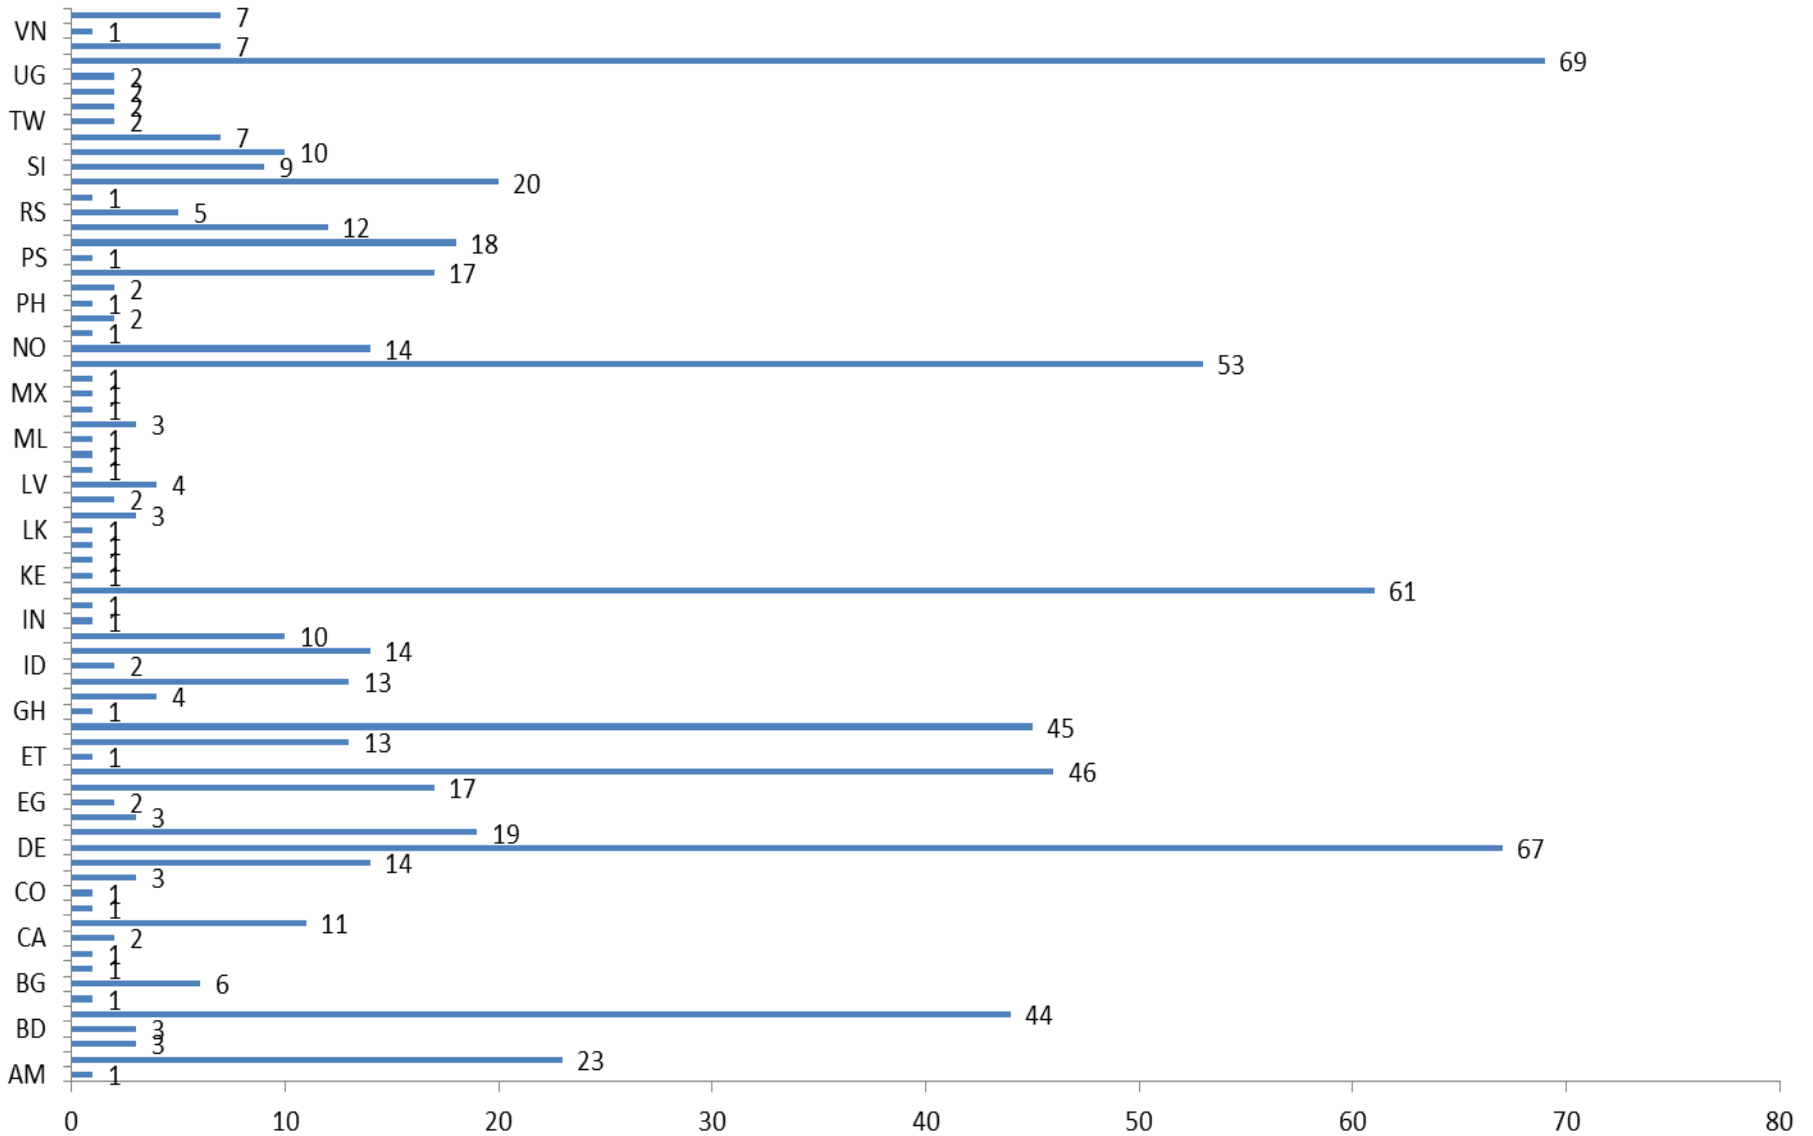

## Geographical distribution of experts by Third Country

European  
Commission

## Distribution of evaluators by type of organisation

## Geographical distribution of coordinators of evaluated proposals

## Geographical distribution of all participants of evaluated proposals