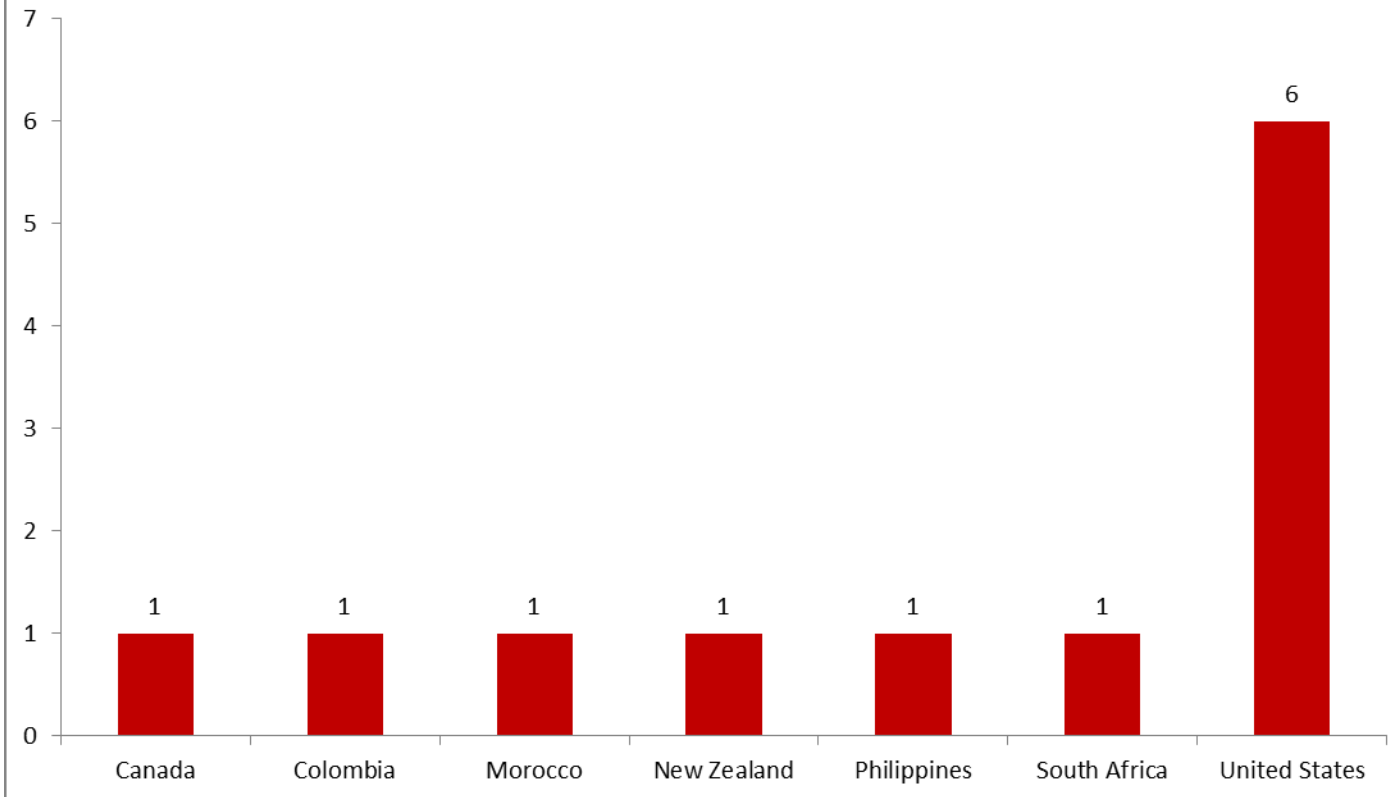

Geographical distribution of experts by Third Country