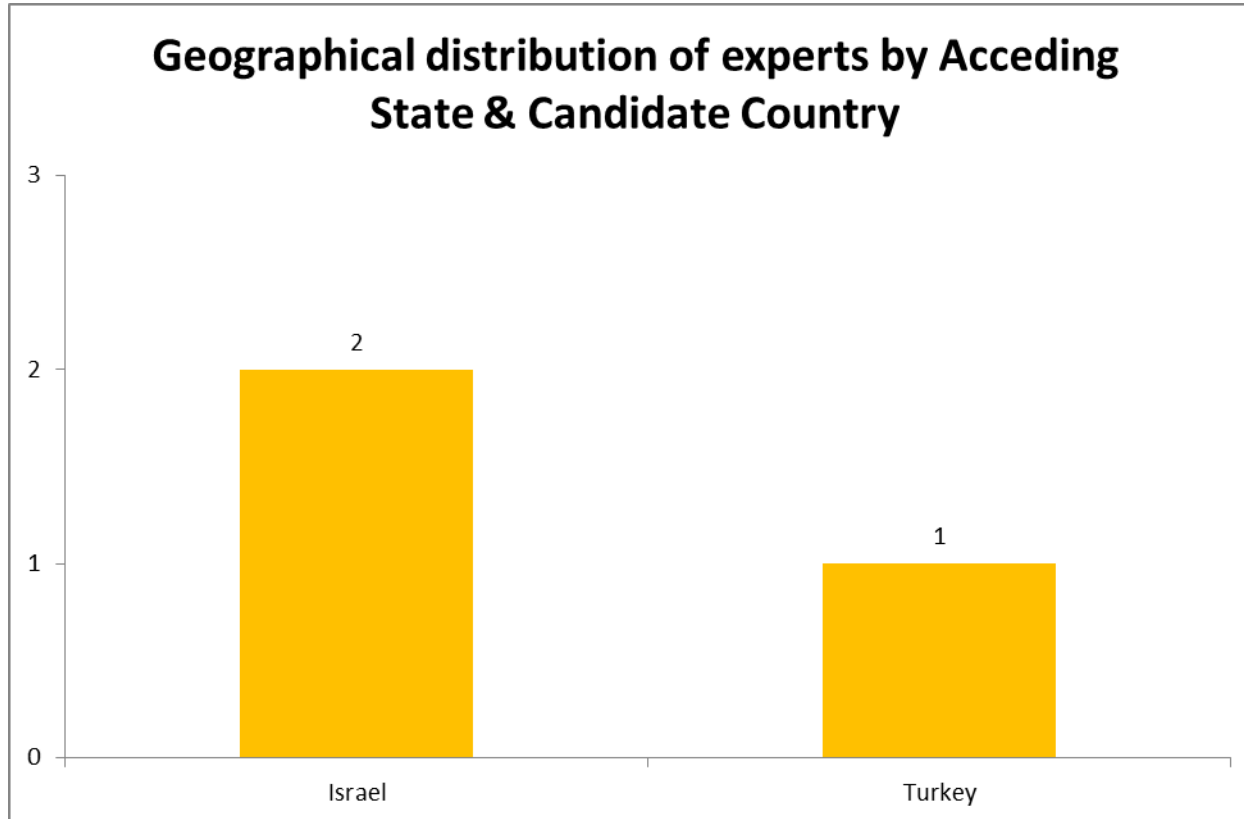

## **RTD H2020-HCO-2014 single stage**

**41 eligible proposals  
requesting € 113 million  
evaluated by 39 experts**

Despite the right competencies and trying to have many experts from industry also the gender balance amongst experts is advancing

## Geographical distribution of experts by EU Member State

## Geographical distribution of experts by Acceding State & Candidate Country