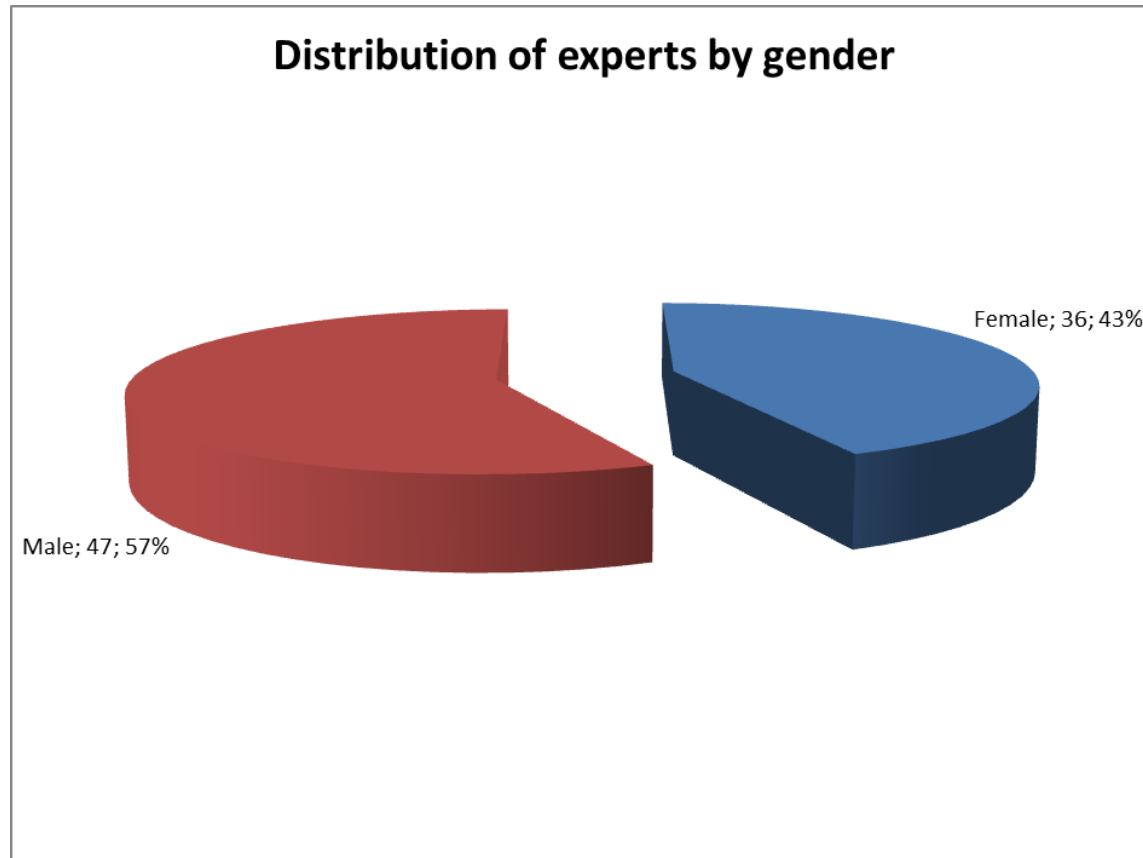

## **RTD H2020-PHC-2014 single stage**

**54 eligible proposals  
requesting € 416 million  
evaluated by 44 experts**

## **RTD H2020-HCO-2014 single stage**

**41 eligible proposals  
requesting € 113 million  
evaluated by 39 experts**

Despite the right competencies and trying to have many experts from industry also the gender balance amongst experts is advancing